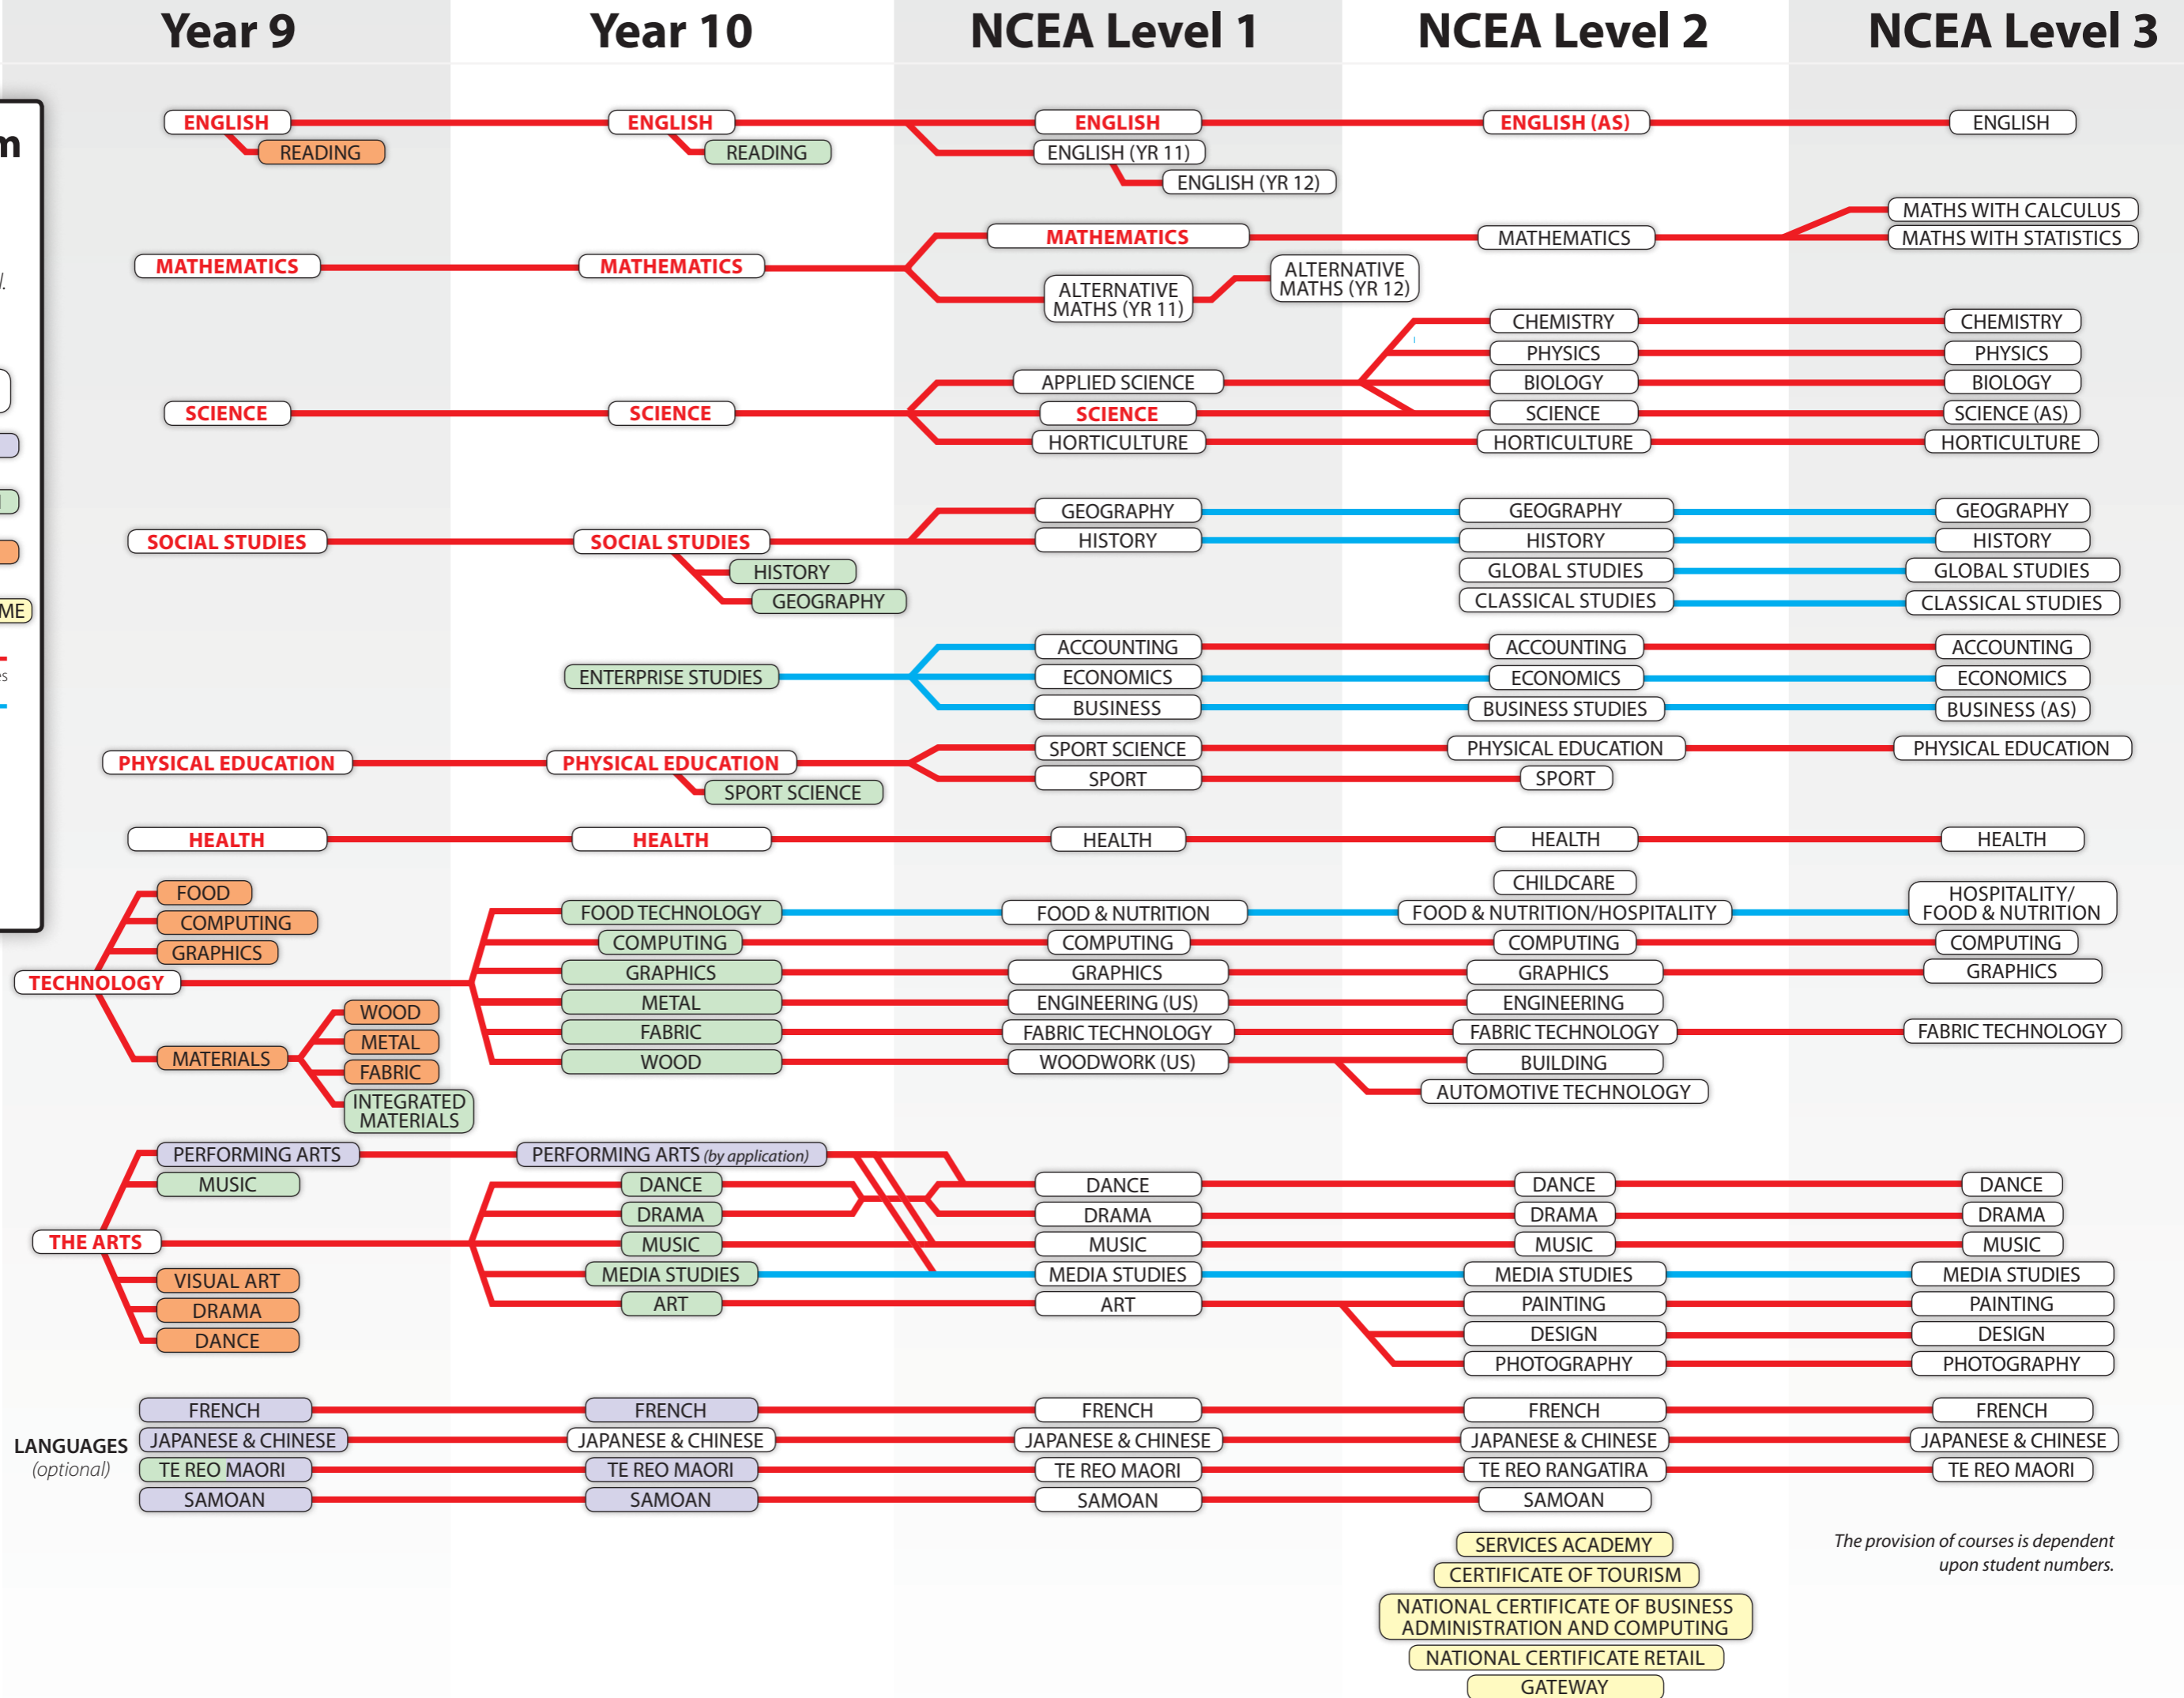

Curriculum Map

This shows subject pathways offered at each level.

Key

COMPULSORY SUBJECTS

FULL YEAR OPTION

(Junior option)

HALF YEAR OPTION

(Junior option)

TERM OPTION

(Junior option)

FULL TIME PROGRAMME

Subjects with prerequisites

Linked subjects (prerequisites not essential)

AS = Achievement Standards

US = Unit Standards

M = A mixture of AS and US

The provision of courses is dependent upon student numbers.